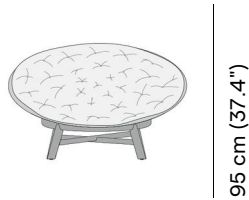

Available in

FRAME - FINISHING

HFTK 1B01
teak natural anthracite

HFTS 1B01
teak scuro anthracite

HFTK 1B02
teak natural pepper

HFTS 1B02
teak scuro pepper

Sandua

Papasan chair

designed by

Robin Hapelt

Suggested colour combinations

SALTY WHITE

PEARL GREY

Technical drawing

123 cm (48.4")

105 cm (41.3")

123 cm (48.4")

Maintenance

To maintain and protect your Manutti pieces, we've developed a series of products that will guarantee their extended lifespan and your carefree enjoyment for many years to come.